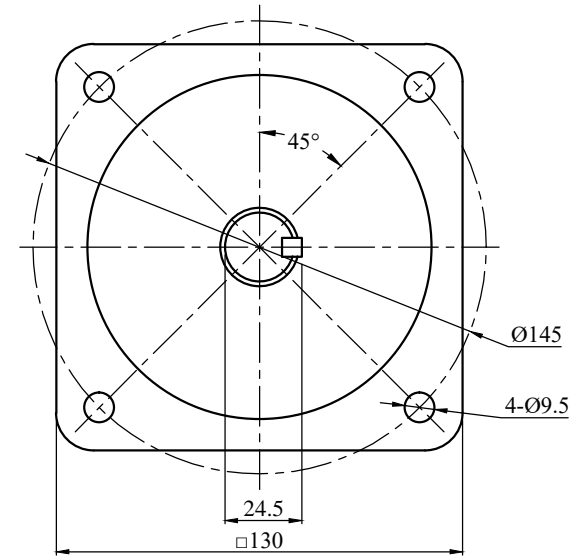

# Brushless

**Specification:**  
 Style: D130BLD2000-48A-20S  
 Voltage: 48V  
 Power: 2000W  
 Rated Current: 52A  
 Rated Speed: 2000r/min  
 Rated Torque: 10N.m  
 Pole: 8 Poles  
 Protection Rank: IP54;  
 environment: Temperature:  $0^\circ\text{C}-50^\circ\text{C}$   
 Humidity:  $< 90\%$