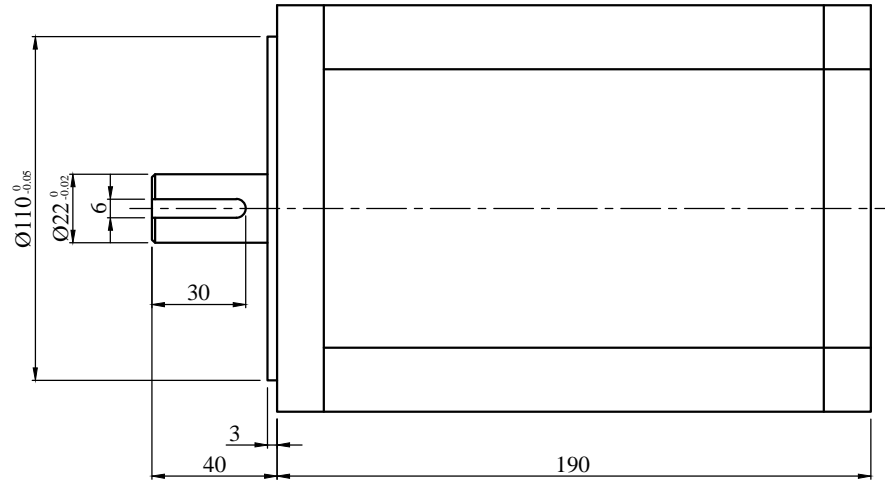

# Brushless

**Specification:**  
 Style: D130BLD2000-48A-20S  
 Voltage: 48V  
 Power: 2000W  
 Rated Current: 52A  
 Rated Speed: 2000r/min  
 Rated Torque: 10N.m  
 Pole: 8 Poles  
 Protection Rank: IP54;  
 environment: Temperature:  $0^\circ\text{C}-50^\circ\text{C}$   
 Humidity:  $< 90\%$