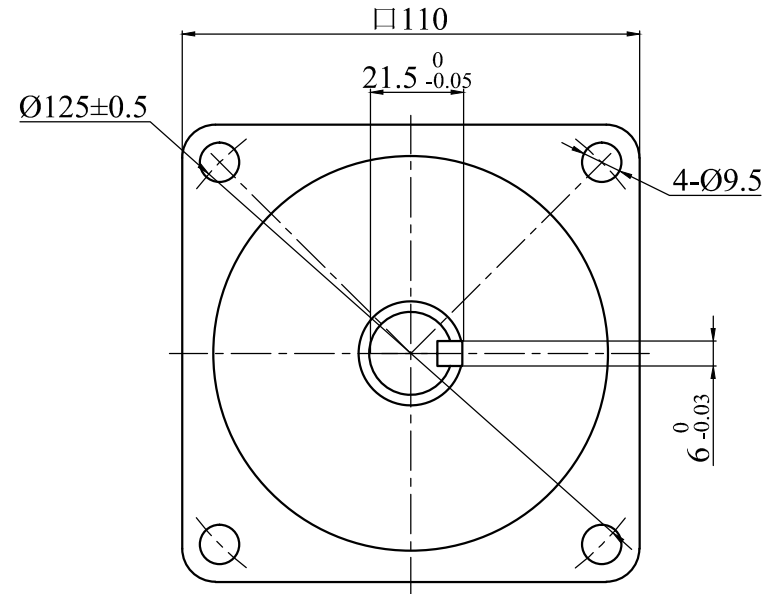

1300W 24V 3000r/min Brushless DC Motor

Specification:

Style: D110BLD1300-24A-30S

Rated Voltage: 24V

Rated Power: 1300W

Rated Current: 67.7A

Rated Speed: 3000r/min

Rated Torque: 4.1N.m

Protection Rank: IP54

Environment Temperature: 0-50°C

Environment Humidity: < 90%

NO				

Power wire			Hall wire				
Red	Yellow	Black	Red	Black	Blue	Green	White
U	V	W	5V	GND	Hu	Hv	Hw

Brushless							
SIZE						1:1.5	
A 4							