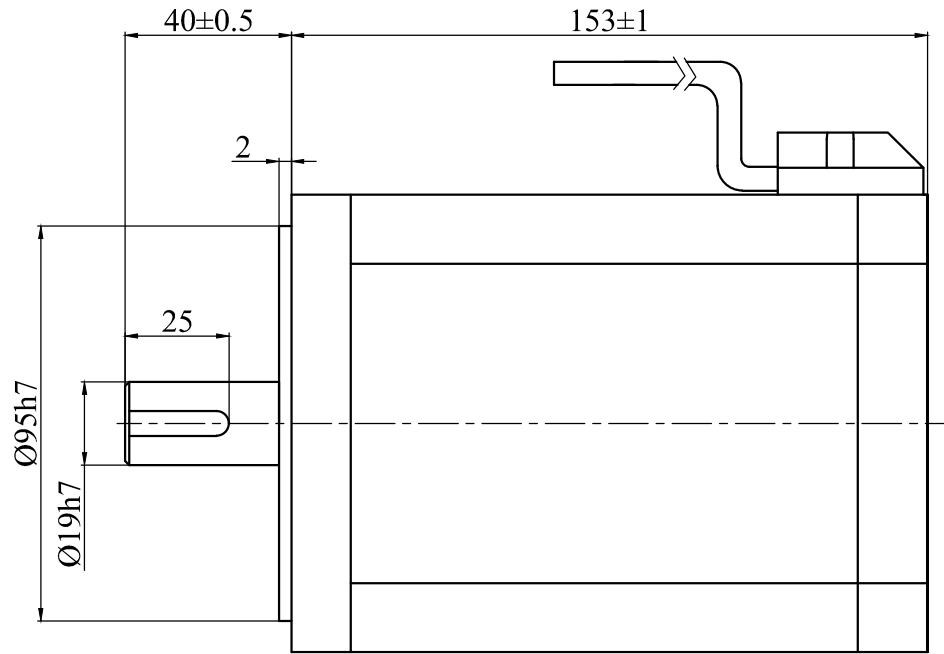

1300W 24V 3000r/min Brushless DC Motor

Specification:

Style: D110BLD1300-24A-30S

Rated Voltage: 24V

Rated Power: 1300W

Rated Current: 67.7A

Rated Speed: 3000r/min

Rated Torque: 4.1N.m

Protection Rank: IP54

Environment Temperature: 0-50°C

Environment Humidity: < 90%

NO				

Power wire			Hall wire				
Red	Yellow	Black	Red	Black	Blue	Green	White
U	V	W	5V	GND	Hu	Hv	Hw

Brushless							
SIZE						1:1.5	
A 4							