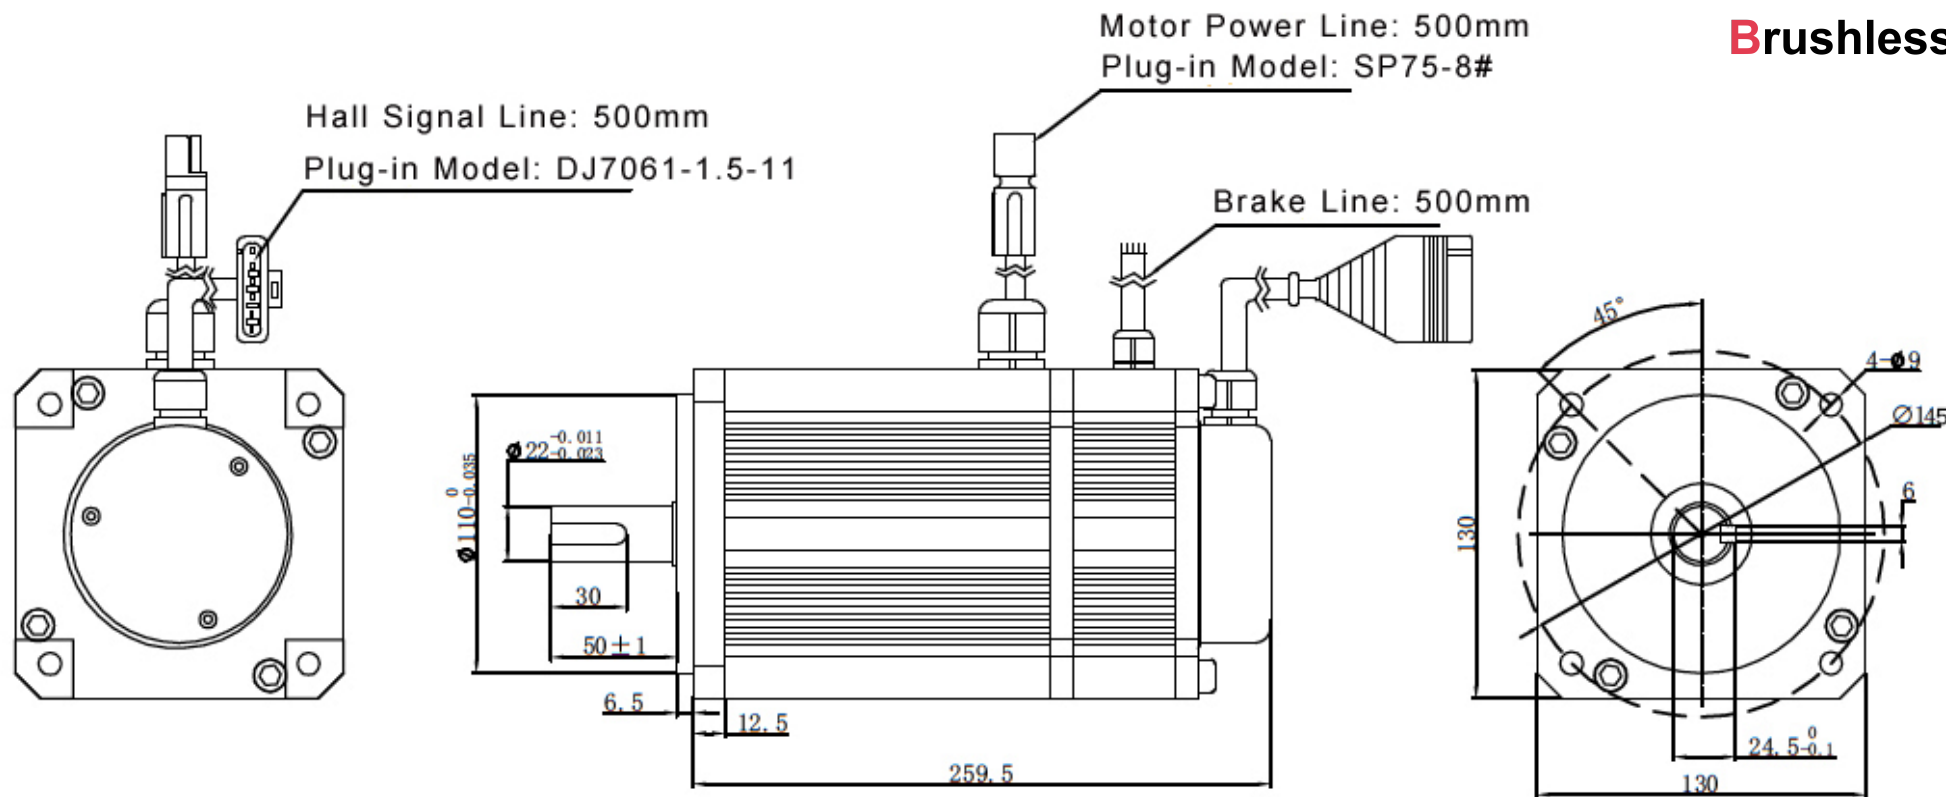

Brushless

Specification:
 Style: DH130BLD2300-48A-30SM
 Voltage: 48V
 Power: 2300W
 Rated Current: 60A
 Rated Speed: 3000r/min
 Ratd Torque: 7.32N.m
 Protection Rank: IP65
 Environment Temperture: 0-50°C
 Humidity: < 90%

Brake Definition	
Color	Definition
Red	24V+
Blue	24V-

Power Definition		
No.	Definition	Color
1	U	Red
2	V	Yellow
3	W	Blue

Hall Definition		
Definition	Red	No
5V	Red	1
HALL A	Yellow	4
HALL B	Blue	5
HALL C	Green	6
GND	Black	2